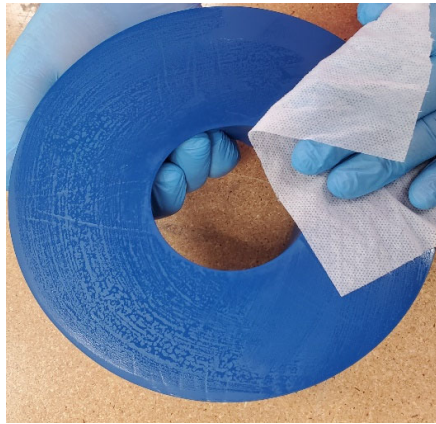

EnviroSoft® Supine Head Positioner Cleaning Protocol

**Avoid alcohol-based or strong, undiluted disinfectants*

1. Using disposable disinfectant wipes, while holding the positioner, wipe evenly on both sides:

2. While holding the positioner, use disposable disinfectant wipes on both the outer diameter and inner diameter.

Outer Diameter

Inner Diameter